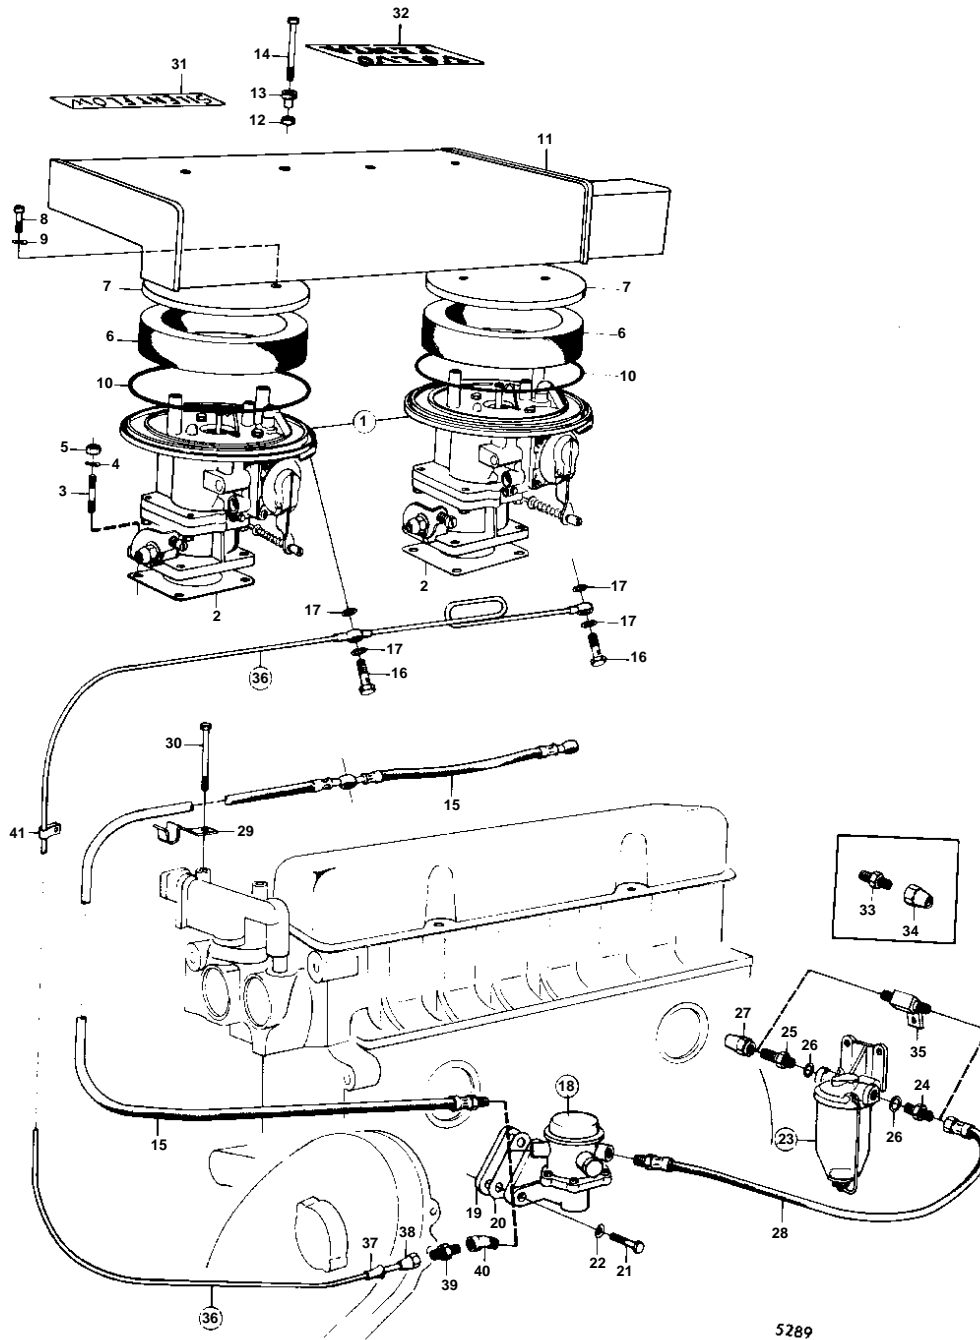

AQ130D

AQ130D

REF	PART NO.	QTY	DESCRIPTION	SEE SEC.	NOTES
1	834528	2	Carburetor		
2	824677	2	Gasket		
3		8	Stud		
4	941907	8	Spring washer		
5	955834	8	Hexagon nut		
6	824663	2	Flame shield		
7	824699	2	Cardboard tube		
8	950046	4	Cross recessed screw		
9	941906	4	Spring washer		
10	824832	2	Gasket		
11		1	Flame trap		
12	824834	4	Bushing		
13	824830	4	Spacer sleeve		
14	950048	4	Cross recessed screw		
15		1	HOSE		REPLACES EARLIER BUSHING, RETAINER AND THRUST WASHER
16	824711	2	Hollow screw		
17	834452	4	Gasket		
18	831092	1	Fuel pump		
19	460678	1	Spacer		
20	61830	2	Gasket		
21		2	Screw		
22	941907	2	Spring washer		
23		1	Fuel filter		EARLY TYPE
24		1	Nipple		EARLY TYPE
25	191397	1	Nipple		EARLY TYPE
26	957176	2	Gasket		EARLY TYPE
27	954322	1	Fitting nut		
28	813007	1	Fuel hose		
29		1	Clamp		
30	955528	1	Hexagon screw		SEE GROUP 2B
31		1	SIGN		
32		1	Decal		
33	941438	1	Nipple		3/8", USA
34	954323	1	Fitting nut		3/8", USA
35		1	Joint nipple		LATE TYPE
36	831967	1	Fuel pipe		
37		1	· Protective cap		
38	954321	1	· Fitting nut		
39	954335	1	Nipple		MO-XXXXX/1495., SPEC VERSION USA
40	809109	1	Elbow nipple		MO-XXXXX/1495., SPEC VERSION USA
	831965	1	Nipple		
41	940374	1	Clamp		
	833971	1	Water separator	12810	
		1	CONNECTING COMPS FUEL FILTER - FUEL TANK		SEE GROUP 9